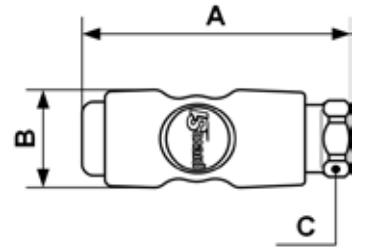

QUICK RELEASE SAFETY COUPLINGS ON PLATE - ISI 11

Parallel female thread coupler

Profile : ISO 6150B

Min / Max operating pressure 2 / 12 bar	ID passage 11 mm	Min. / Max temperature -15 / 70 °C
---	----------------------------	--

Part number	Female thread
ISI 111102EBCP	G3/8
ISI 111103EBCP	G1/2
ISI 111104EBCP	G3/4